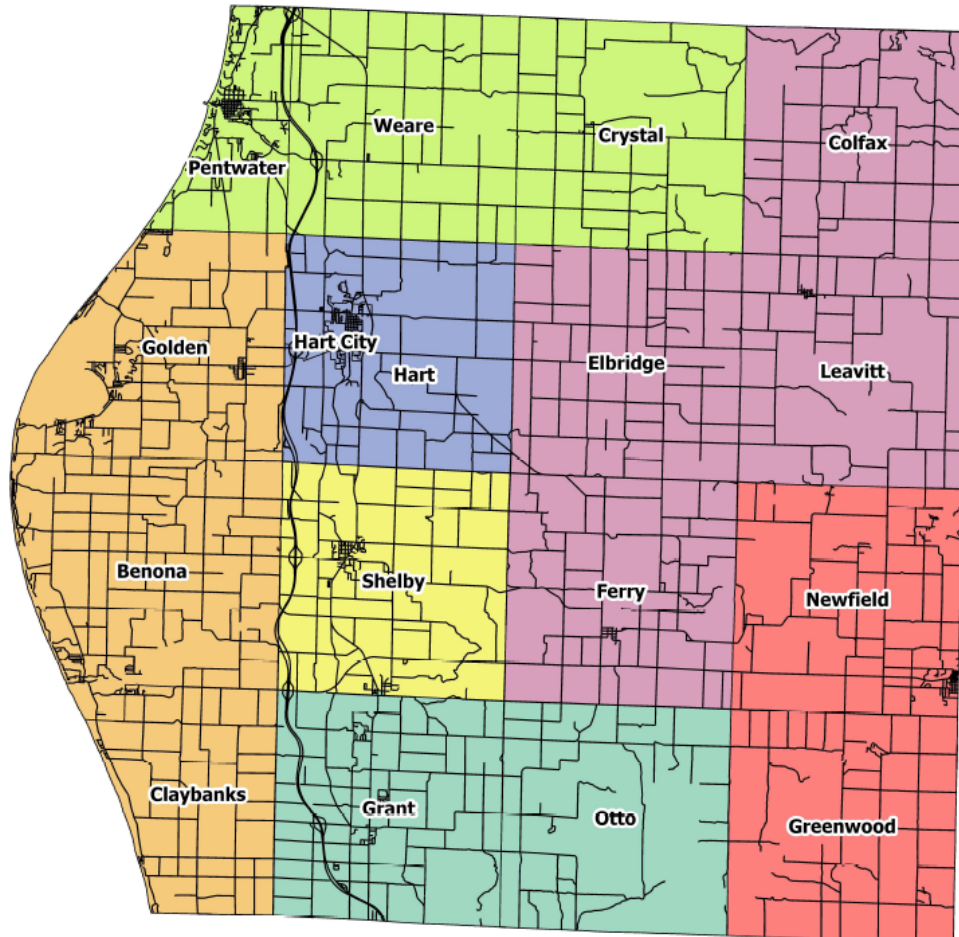

Board of Commissioners District Map

Oceana County 2021

Oceana County
Equalization Department
100 State Street, Suite L.12
Hart, Michigan 49420
(231) 873-4609